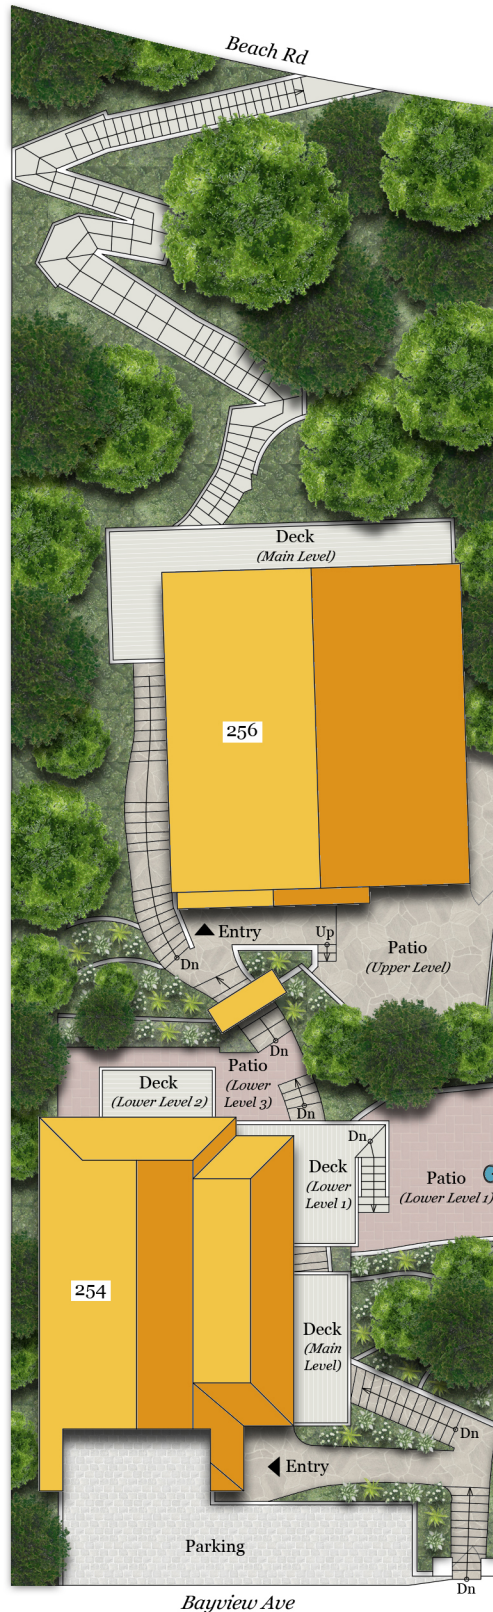

S

Bill Smith

COMPASS

Ann Aylwin

A

256 BAYVIEW AVENUE

BELVEDERE, CA 94925

MAIN LEVEL
1,070 SQ FT

Estimated Total
Square Footage: 2,270 SQ FT
Calculated from outside face of exterior walls.

UPPER LEVEL
1,200 SQ FT

S

Bill Smith

COMPASS

Ann Aylwin

A

254-256 BAYVIEW AVENUE

BELVEDERE, CA 94925

SITE PLAN

floor plan | visuals
 www.fpvisuals.com
 415.670.9265

All measurements are approximate.
 While deemed reliable, no information
 on these floor plans should be relied
 upon without independent verification.