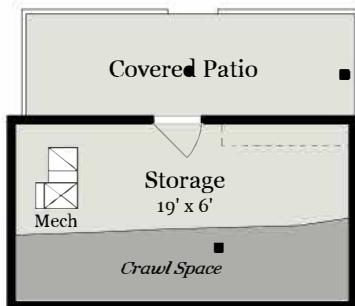

# 254 BAYVIEW AVENUE

BELVEDERE, CA 94925

**MAIN LEVEL**  
955 SQ FT

**LOWER LEVEL 1**  
860 SQ FT

## Estimated Total Square Footage: 2,350 SQ FT

*Calculated from outside face of exterior walls.*

- Plus 10 SQ FT Storage on Lower Level 1
- Plus 70 SQ FT Mech Room on Lower Level 2
- Plus 125 SQ FT Lower Level 3

**LOWER LEVEL 3**  
125 SQ FT

**LOWER LEVEL 2**  
535 SQ FT

S

Bill Smith

COMPASS

Ann Aylwin

A