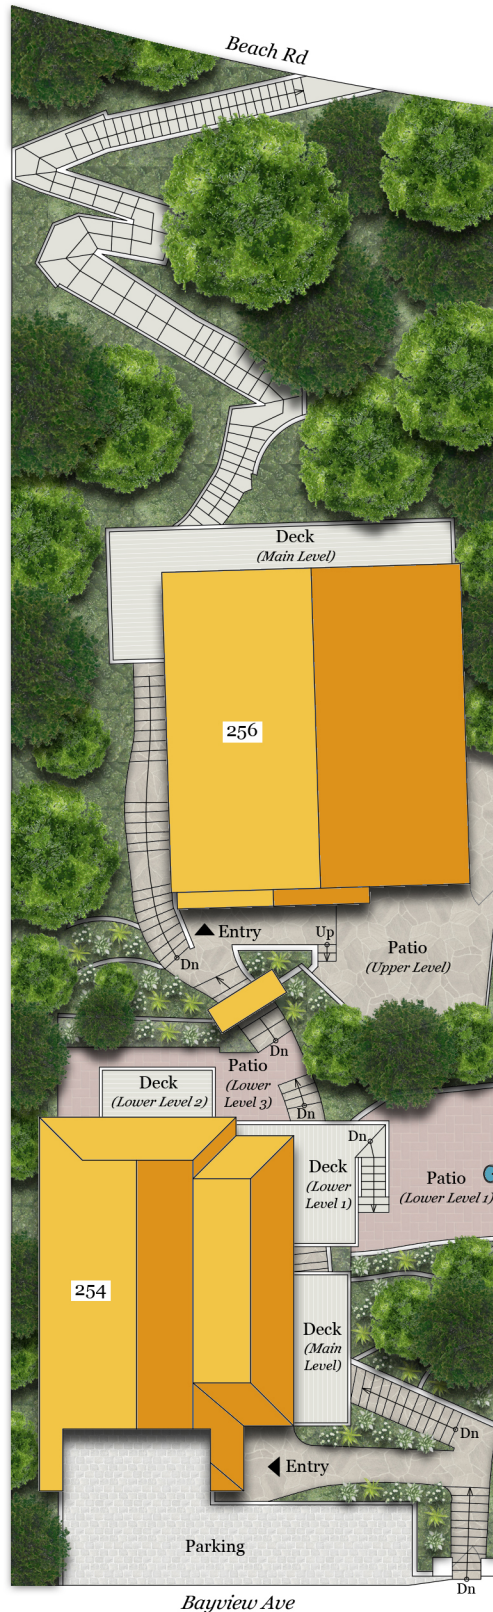

# 254 BAYVIEW AVENUE

BELVEDERE, CA 94925

**MAIN LEVEL**  
955 SQ FT

**LOWER LEVEL 1**  
860 SQ FT

## Estimated Total Square Footage: 2,350 SQ FT

*Calculated from outside face of exterior walls.*

- Plus 10 SQ FT Storage on Lower Level 1
- Plus 70 SQ FT Mech Room on Lower Level 2
- Plus 125 SQ FT Lower Level 3

**LOWER LEVEL 3**  
125 SQ FT

**LOWER LEVEL 2**  
535 SQ FT

S

Bill Smith

COMPASS

Ann Aylwin

A

# 254-256 BAYVIEW AVENUE

BELVEDERE, CA 94925

SITE PLAN

**floor plan** | visuals  
 www.fpvisuals.com  
 415.670.9265

All measurements are approximate.  
 While deemed reliable, no information  
 on these floor plans should be relied  
 upon without independent verification.